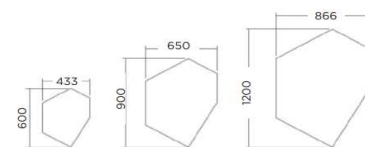

Dimension diagram